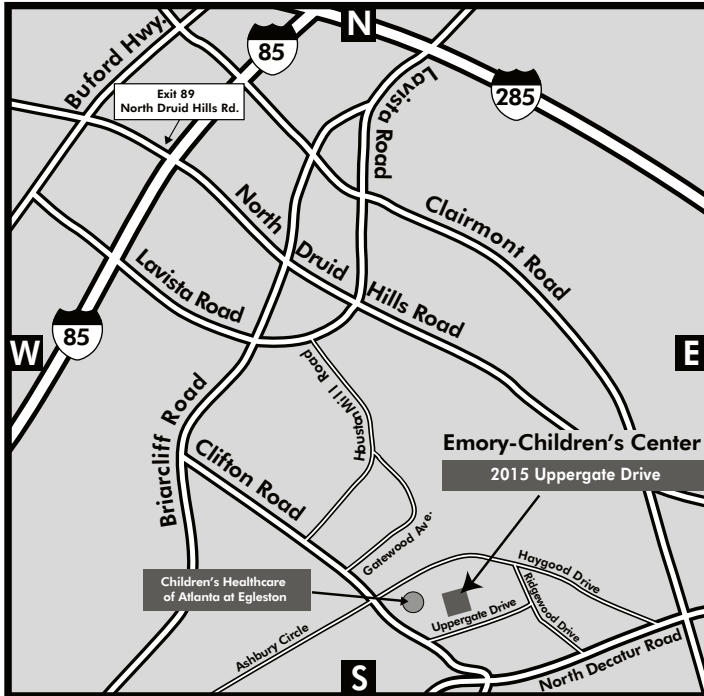

Visitor Information

MAP NOT DRAWN TO SCALE

Emory-Children's Center

2015 Uppergate Drive
Atlanta, GA 30322-1015
404-778-2400

Traveling on I-85 North

- Take Exit 89 (North Druid Hills Road South)
- Turn right onto North Druid Hills Road (0.4 miles)
- Turn right onto Briarcliff Road (1.7 miles)
- Turn left onto Clifton Road NE (1.6 miles)
- Turn left onto Uppergate Drive (0.3 miles)

Traveling on I-85 South

- Take Exit 89 (North Druid Hills Road)
- Turn left onto North Druid Hills Road (0.6 miles)
- Turn right onto Briarcliff Road (1.7 miles)
- Turn left onto Clifton Road NE (1.6 miles)
- Turn left onto Uppergate Drive (0.3 miles)

Traveling on I-20 East

- Take Exit 60B
- Merge onto Moreland Avenue
- Moreland Avenue will turn into Briarcliff Road NE (3.3 miles)
- Turn right onto North Decatur Road NE (1.1 miles)
- Turn left onto Clifton Road NE (0.3 miles)
- Turn right onto Uppergate Drive (0.3 miles)

Traveling on I-20 West

- Take Exit 60
- Turn right onto Moreland Avenue
- Moreland Avenue will turn into Briarcliff Road NE (3.3 miles)
- Turn right onto North Decatur Road NE (1.1 miles)
- Turn left onto Clifton Road NE (0.3 miles)
- Turn right onto Uppergate Drive (0.3 miles)

MARTA Rail* and CCTMA Bus**

- From the East-West rail line, exit the train at the E6 (Decatur) station
- Go down the stairs and follow the signs to Swanton Way
- Take the CCTMA bus to Children's at Egleston; Emory-Children's Center is next to Children's at Egleston

MARTA Bus*

- Bus 6 (Emory) and Bus 245 (Express) stop in front of Emory University Hospital on Clifton Road NE, across from Emory-Children's Center

* Metropolitan Atlanta Rapid Transit Authority, www.itsmarta.org

** Clifton Corridor Transportation Management Association, www.cctma.com

Valet service is preferred and is available for a discounted fee in front of Emory-Children's Center. If valet parking is not available, follow the signs to Visitor Parking at Children's Healthcare of Atlanta at Egleston. There is a fee for Visitor Parking.